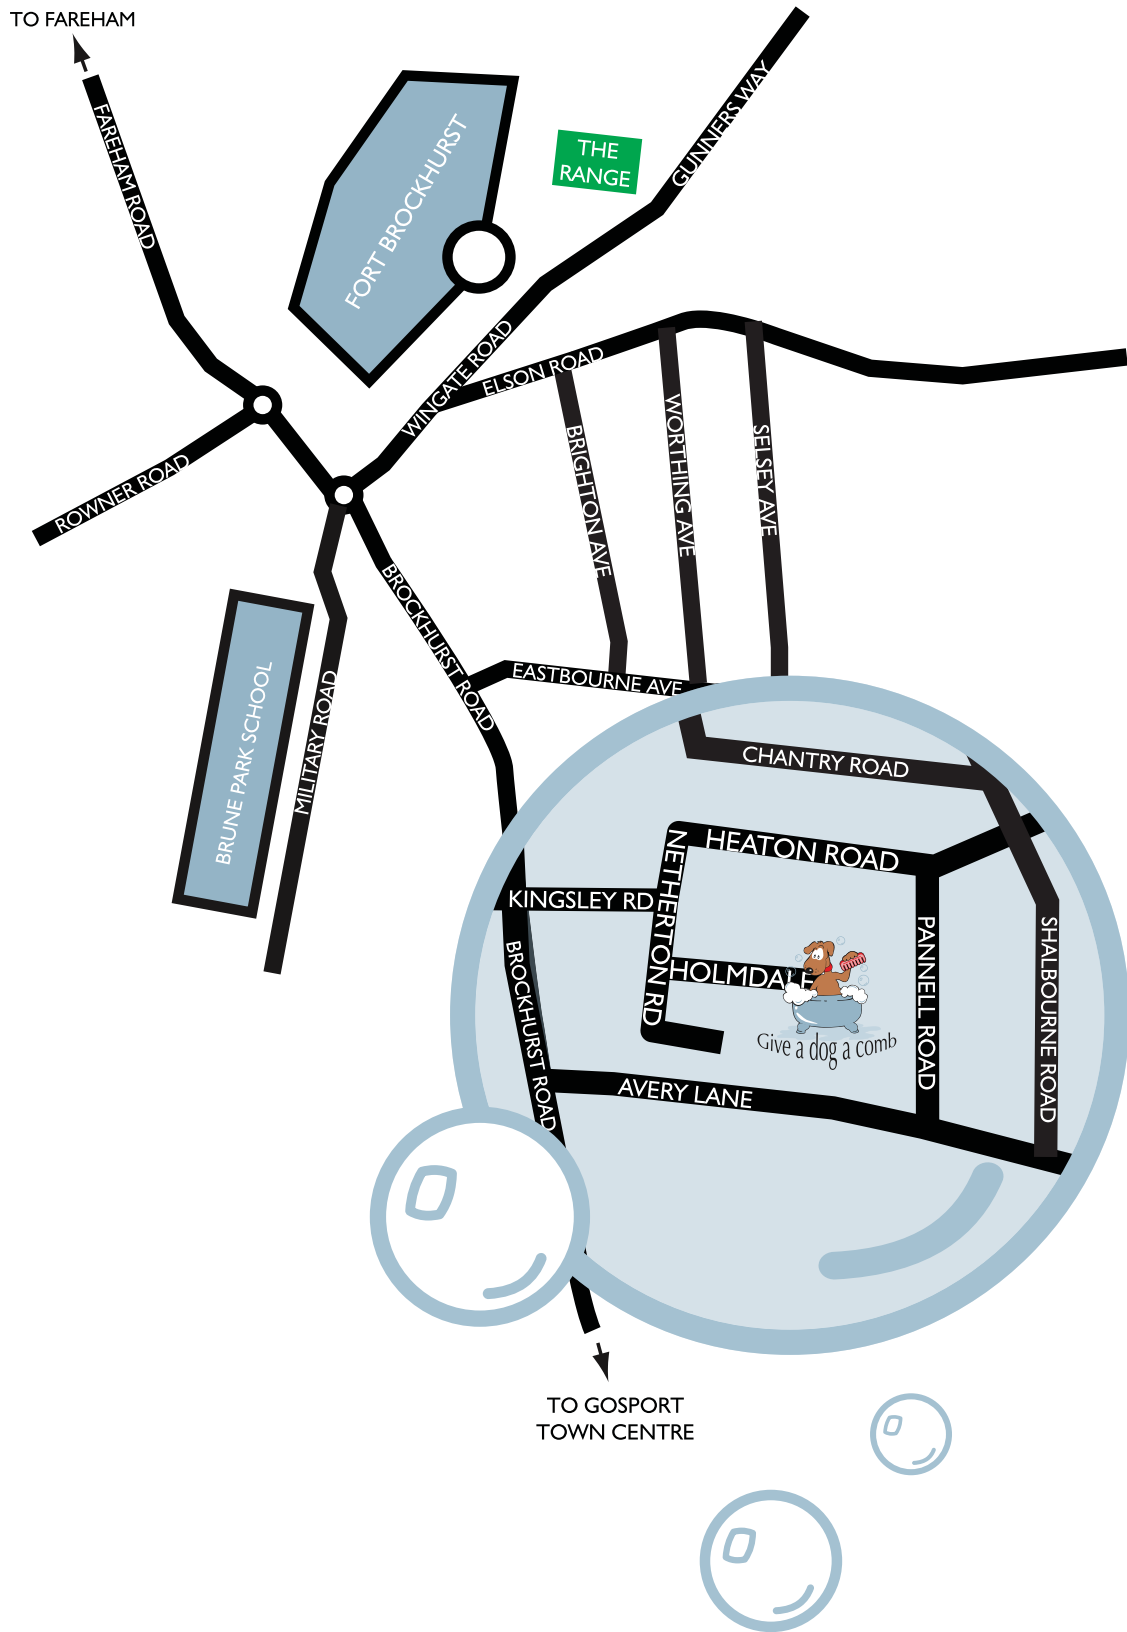

How to find us:

t: 023 9271 3053 m: 07999 040 622
10 Holmdale Road Gosport PO12 4PJ